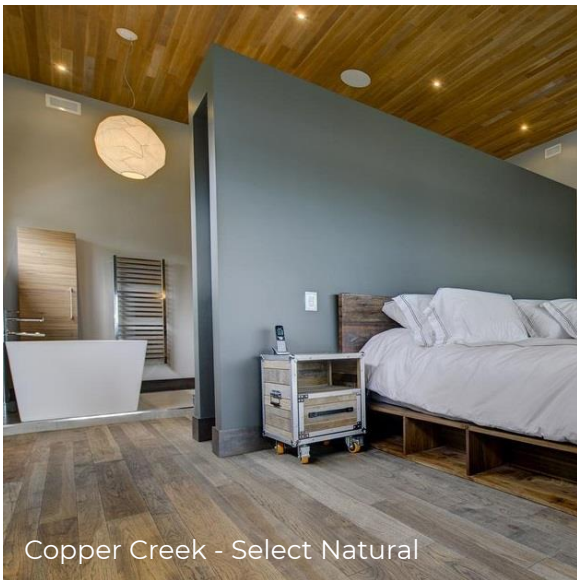

MASSIF
P L A N K

NOUVELLE COLLECTION

AMERICAN WHITE OAK & HICKORY - FINISHED IN CANADA - MULTI-PLY CORES

SPECIFICATIONS (S3)

- Dimension (W x T x L)**
- 7½" x 3/4" x RL - 7'
 - 7½" x 1/2" x RL - 6'
 - 6¾" x 1/2" x RL - 6'
 - 5" x 1/2" x RL - 5' (Loc n' Float)
- Construction**
- 3.5mm veneer (T: 3/4")
 - 2mm veneer (T: 1/2")
 - Wood Origin: Canada and USA
 - Multi-ply core: 11-layer premium Baltic Birch (T: 3/4")
- Patterns**
- Stocked: Straight Run & Herringbone (Bare)
 - Custom: HB, Chevron
- Finish**
- White Oak: Matte UV-Urethane
 - Hickory: Natural Oil
- Grades**
- Select Natural: Minimal Knots; Colour Variation
 - Classique: Light Knots; Colour Variation
- Treatments**
- Wirebrushing on London Fog, Vapour, Sandstone, Still Water
- Eco Attributes**
- Construction Adhesives: No Added Urea Formaldehyde
 - Multi-ply Core: CARB Phase II Compliant Formaldehyde
- Installation**
- Full Spread Glue or Nail with Glue Assist (7½" & 6¾")
 - Loc n' Float with Valinge® 2G Click (5")
- Accessories**
- Nosing, Air Vent, Tmoulding, Reducer
- Ordering**
- Stocked for Special Order; 10-16 Week Suggested Lead

London Fog - Classique

Bare - Select Natural

Clear - Select Natural

Bare - Herringbone

Copper Creek - Select Natural

Bare - Classique