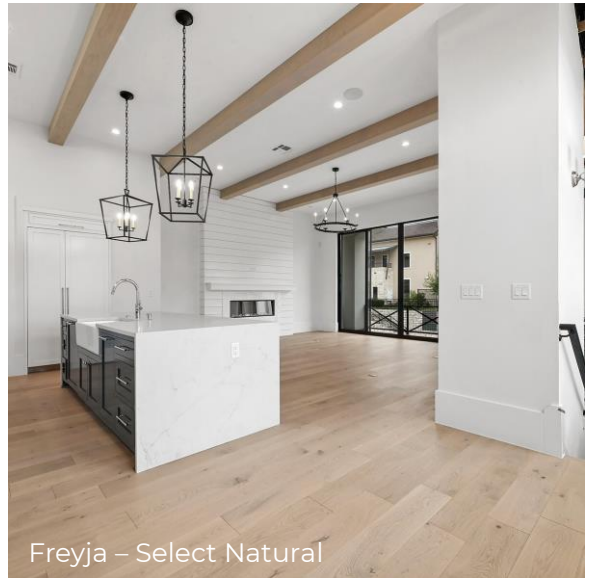

L'EUROPE COLLECTION

EUROPEAN MADE & CANADIAN FINISHED – EURO WHITE OAK
- SUPER CLEAN GRADING & MINIMAL COLOUR VARIATION –
EXTRA WIDE PLANKS - PATTERNS

SPECIFICATIONS (S14)

- Dimensions (W x T x L)**
 - 9 1/2" x 3/4" x 6'-8'
 - 7 1/2" x 3/4" x 5'-8'
 - 5 3/4" x 3/4" x 4'-7"
 - Herringbone 3 3/4" x 19 1/4"
 - Chevron 3 3/4" x 21.5"/ 28"
- Species**
 - European White Oak
- Construction**
 - 3.5mm Dry Sawn veneer
 - 2 Ply Softwood Core
- Finish**
 - Matte UV-Urethane
- Grade**
 - Select & Better
 - Select Natural
- Treatments**
 - Flat or Wire-Brushed
- Source**
 - Manufactured in Europe / Finished in Canada
- Installation**
 - Full Spread Glue
 - Nail with Glue Assist
- Accessories**
 - Hand Matched: Nosing, Air Vents, T-Moulding, Reducer
- Ordering**
 - Custom Made to Order
 - 10-16 Week Suggested Lead
- Notes**
 - Custom colour match to any sample available
 - Unfinished (square edge) available

Herringbone
White Oak Pattern

Elli – Select & Better

Borr (Herringbone) – Select & Better

Vali – Select & Better

Freyja – Select Natural

Borr – Select & Better

Sif – Select & Better