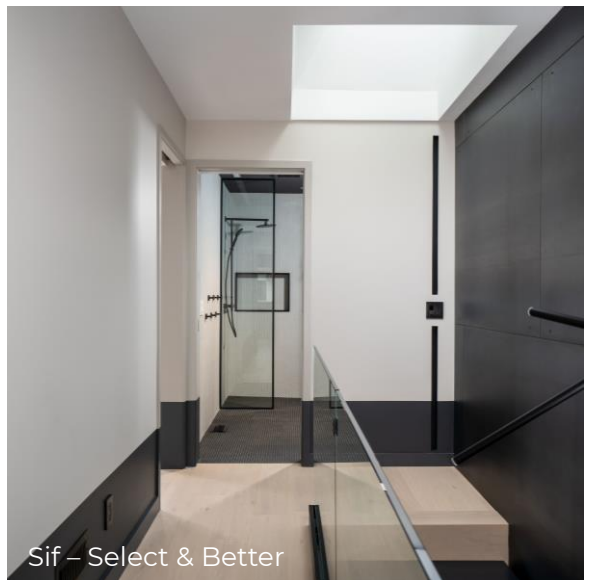

L'EUROPE COLLECTION

EUROPEAN MADE & CANADIAN FINISHED – EURO WHITE OAK
- SUPER CLEAN GRADING & MINIMAL COLOUR VARIATION –
EXTRA WIDE PLANKS - PATTERNS

SPECIFICATIONS (S14)

- Dimensions (W x T x L)**
 - 9 1/2" x 3/4" x 6'-8'
 - 7 1/2" x 3/4" x 5'-8'
 - 5 3/4" x 3/4" x 4'-7"
 - Herringbone 3 3/4" x 19 1/4"
 - Chevron 3 3/4" x 21.5"/ 28"
- Species**
 - European White Oak
- Construction**
 - 3.5mm Dry Sawn veneer
 - 2 Ply Softwood Core
- Finish**
 - Matte UV-Urethane
- Grade**
 - Select & Better
 - Select Natural
- Treatments**
 - Flat or Wire-Brushed
- Source**
 - Manufactured in Europe / Finished in Canada
- Installation**
 - Full Spread Glue
 - Nail with Glue Assist
- Accessories**
 - Hand Matched: Nosing, Air Vents, T-Moulding, Reducer
- Ordering**
 - Custom Made to Order
 - 10-16 Week Suggested Lead
- Notes**
 - Custom colour match to any sample available
 - Unfinished (square edge) available

Herringbone
White Oak Pattern

Elli – Select & Better

Borr (Herringbone) – Select & Better

Vali – Select & Better

Freyja – Select Natural

Borr – Select & Better

Sif – Select & Better