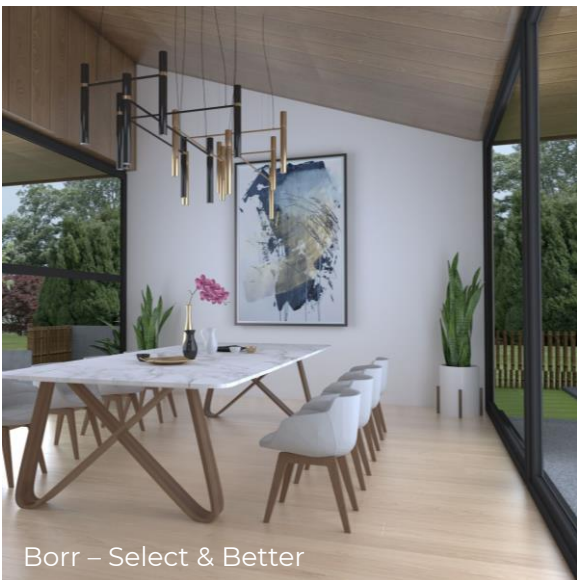

L'EUROPE COLLECTION

EUROPEAN MADE & CANADIAN FINISHED – EURO WHITE OAK
- SUPER CLEAN GRADING & MINIMAL COLOUR VARIATION –
EXTRA WIDE PLANKS - PATTERNS

SPECIFICATIONS (S14)

- Dimensions (W x T x L)**
 - 9 1/2" x 3/4" x 6'-8'
 - 7 1/2" x 3/4" x 5'-8'
 - 5 3/4" x 3/4" x 4'-7"
 - Herringbone 3 3/4" x 19 1/4"
 - Chevron 3 3/4" x 21.5"/ 28"
- Species**
 - European White Oak
- Construction**
 - 3.5mm Dry Sawn veneer
 - 2 Ply Softwood Core
- Finish**
 - Matte UV-Urethane
- Grade**
 - Select & Better
 - Select Natural
- Treatments**
 - Flat or Wire-Brushed
- Source**
 - Manufactured in Europe / Finished in Canada
- Installation**
 - Full Spread Glue
 - Nail with Glue Assist
- Accessories**
 - Hand Matched: Nosing, Air Vents, T-Moulding, Reducer
- Ordering**
 - Custom Made to Order
 - 10-16 Week Suggested Lead
- Notes**
 - Custom colour match to any sample available
 - Unfinished (square edge) available

Herringbone
White Oak Pattern

Elli – Select & Better

Borr (Herringbone) – Select & Better

Vali – Select & Better

Freyja – Select Natural

Borr – Select & Better

Sif – Select & Better